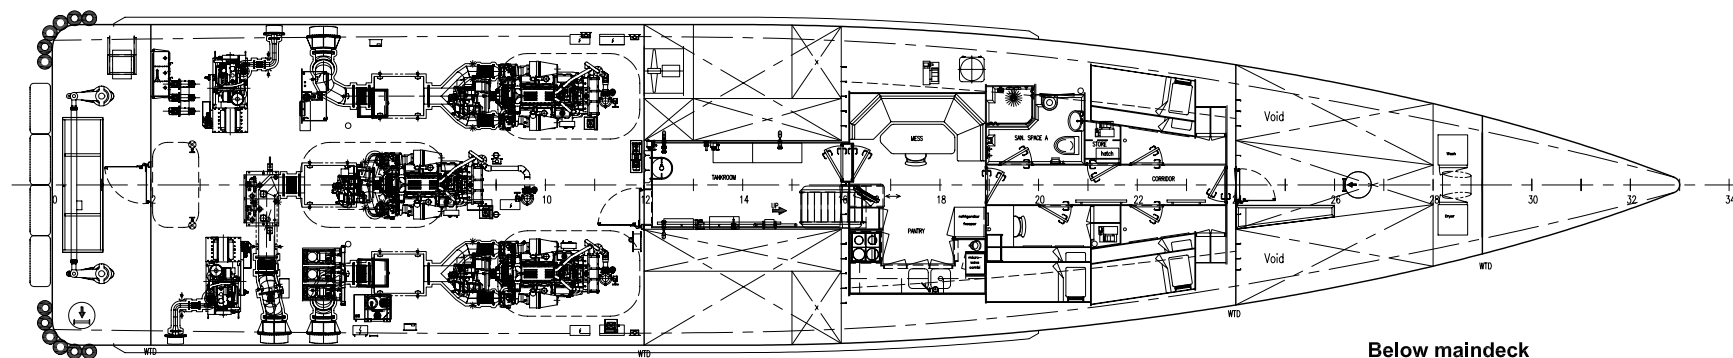

Profile

Top of wheelhouse

Bridgedeck

Maindeck

Below maindeck

Damen

FCS[®] 3307 Patrol

Principal dimensions:

Length o.a.	33.32 m
Beam o.a.	7.35 m
Depth at sides	3.30 m
Draught (approx.)	2.90 m

approved	date	
Avilingen West 20 - 4202 MS Gorinchem P.O.Box 1 - 4200 AA Gorinchem Holland		Tel. : + 31-183-639911* Telefax : + 31-183-632189 Telex : 25335 dame nl
General Arrangement		
drawn : O. Haga	shiptype : Fast Crew Supplier 3307	
date : 27-06-2011	scale : 1:75	yardnumber(s) : 544816-17
ACAD S		derived fr. drwg. no. :
		drwg. no. : FCS 3307-0000/p236602