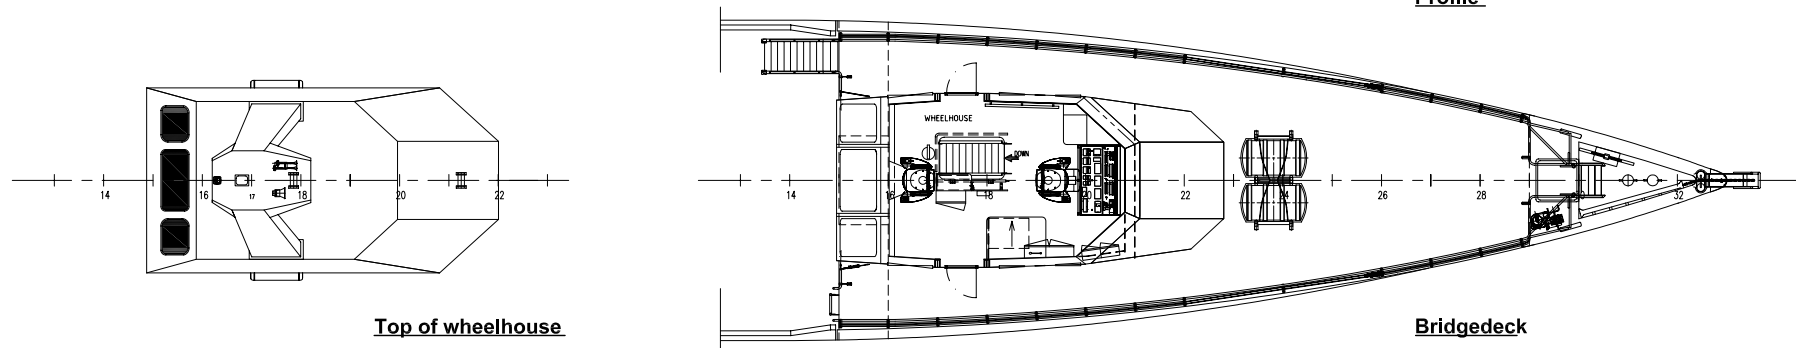

Profile

Top of wheelhouse

Bridgedeck

Maindeck

Below maindeck

Damen

FCS[®] 3307 Patrol

Principal dimensions:

Length o.a.	33.32 m
Beam o.a.	7.35 m
Depth at sides	3.30 m
Draught (approx.)	2.90 m

approved	date	
Avilingen West 20 - 4202 MS Gorinchem P.O.Box 1 - 4200 AA Gorinchem Holland		Tel. : + 31-183-639911* Telefax : + 31-183-632189 Telex : 25335 dame nl
General Arrangement		
drawn : O. Haga	shiptype : Fast Crew Supplier 3307	
date : 27-06-2011	scale : 1:75	yardnumber(s) : 544816-17
ACAD S		derived fr. drwg. no. :
		drwg. no. : FCS 3307-0000/p236602