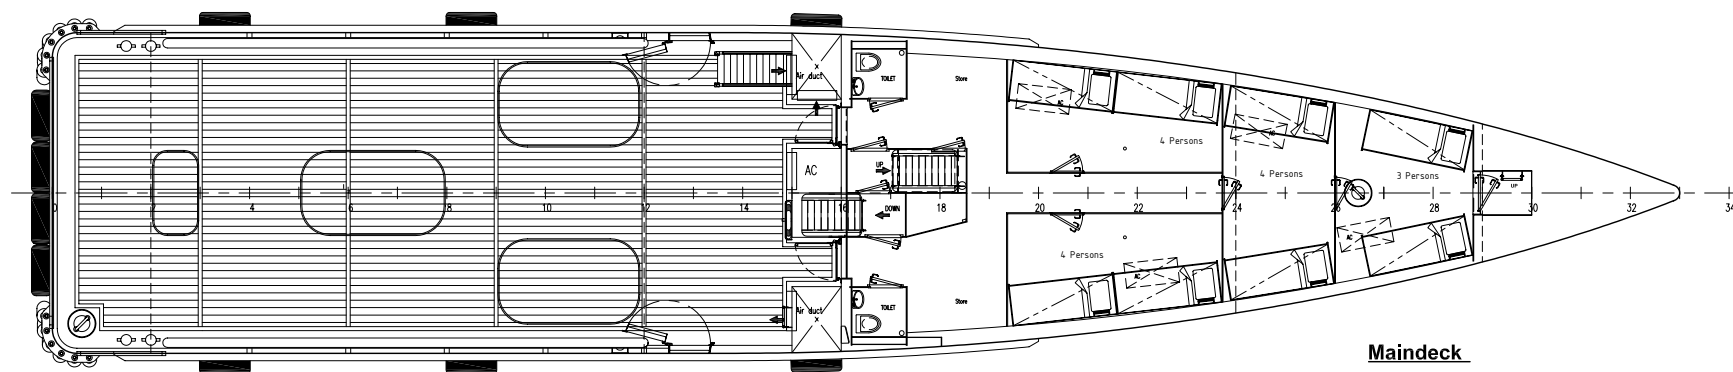

Profile

Top of wheelhouse

Bridgedeck

Maindeck

Below maindeck

Damen

FCS[®] 3307 Patrol

Principal dimensions:

Length o.a.	33.32 m
Beam o.a.	7.35 m
Depth at sides	3.30 m
Draught (approx.)	2.90 m

approved	date	
Avilingen West 20 - 4202 MS Gorinchem P.O.Box 1 - 4200 AA Gorinchem Holland		Tel. : + 31-183-639911* Telefax : + 31-183-632189 Telex : 25335 dame nl
General Arrangement		
drawn : O. Haga	shiptype : Fast Crew Supplier 3307	
date : 27-06-2011	scale : 1:75	yardnumber(s) : 544816-17
ACAD S		derived fr. drwg. no. :
		drwg. no. : FCS 3307-0000/p236602