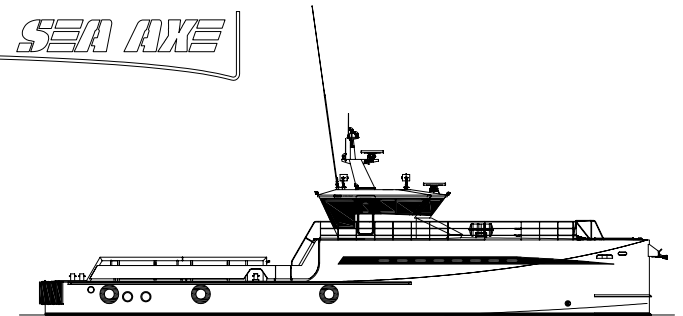

Profile

Top of wheelhouse

Bridgedeck

Maindeck

Below maindeck

Damen

FCS[®] 3307 Patrol

Principal dimensions:

Length o.a.	33.32 m
Beam o.a.	7.35 m
Depth at sides	3.30 m
Draught (approx.)	2.90 m

approved	date	
Avilingen West 20 - 4202 MS Gorinchem P.O.Box 1 - 4200 AA Gorinchem Holland		Tel. : + 31-183-639911* Telefax : + 31-183-632189 Telex : 25335 dame nl
General Arrangement		
drawn : O. Haga	shiptype : Fast Crew Supplier 3307	
date : 27-06-2011	scale : 1:75	yardnumber(s) : 544816-17
ACAD S		derived fr. drwg. no. :
		drwg. no. : FCS 3307-0000/p236602